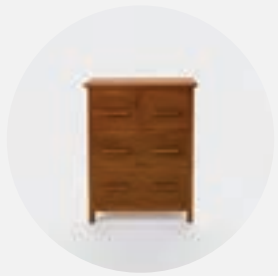

Mora

Night Stand

Mahogany, Flat Pack

W50 x D40 x H58

Mora

Dresser

Mahogany

W70 x D45 x H90