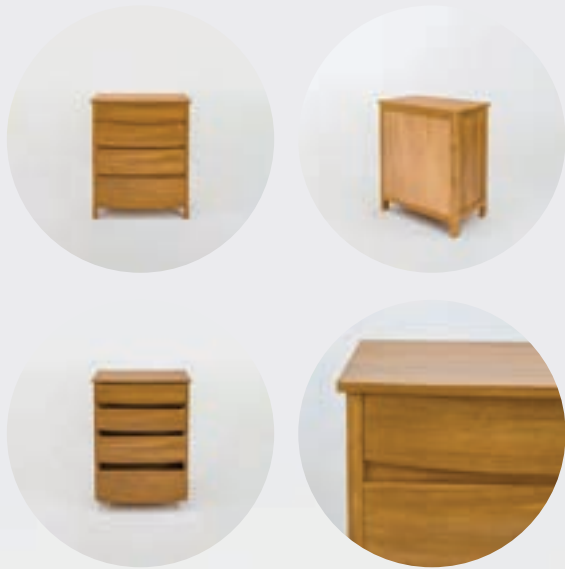

Bed

Teak, Flat Pack

W160 x D200 x H120

wisankaofficial

@wisankaofficial

www.wisanka.com

Alan

Night Stand

Teak, Flat Pack

W50 x D40 x H55

Alan

Dresser

Teak

W70 x D45 x H90

wisankaofficial

@wisankaofficial