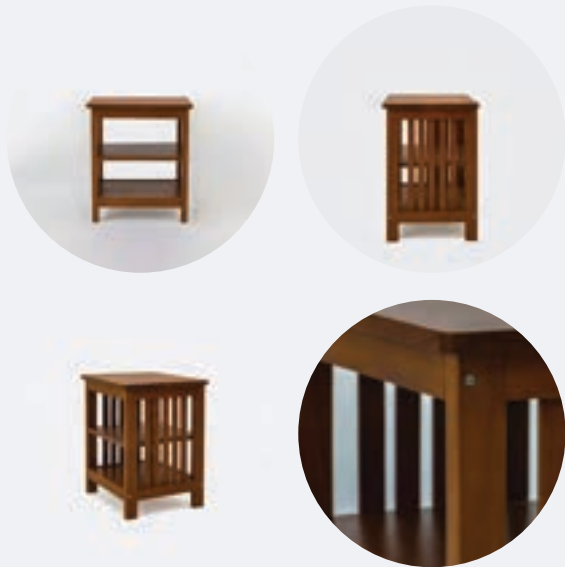

Alan

Wardrobe

Teak

W120 x D60 x H190

wisankaofficial

@wisankaofficial

www.wisanka.com

Mora

Mora

Night Stand

Mahogany, Flat Pack

W50 x D40 x H58

Mora

Dresser

Mahogany

W70 x D45 x H90