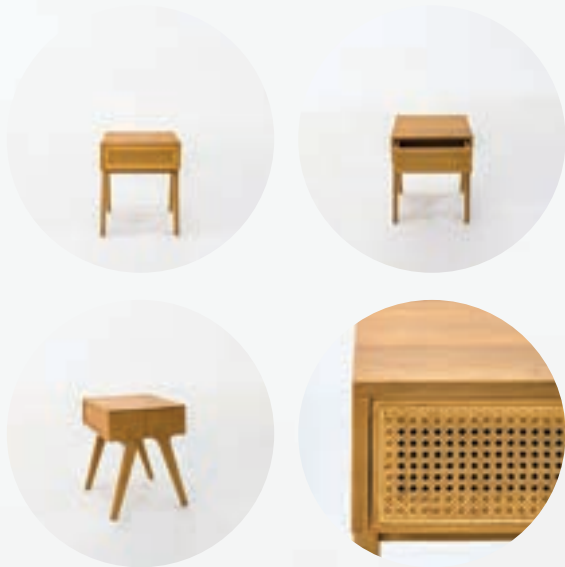

Osche

Bed

Teak, Weaving Rattan Natural Truntum,
Flat Pack

W160 x D200 x H120

wisankaofficial

@wisankaofficial

www.wisanka.com

Osche