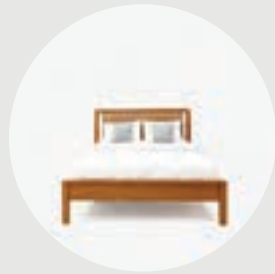

Bedroom Set

Mora

Bed

Mahogany, Flat Pack

W160 x D200 x H120

wisankaofficial

@wisankaofficial

www.wisanka.com