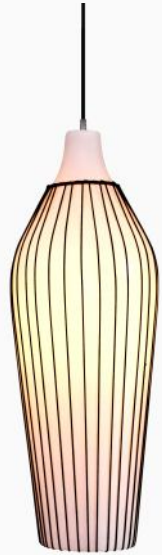

LUNA HANGING LAMP

Fiberglass with synthetic rattan string
Size : 70H x 25W x 25D