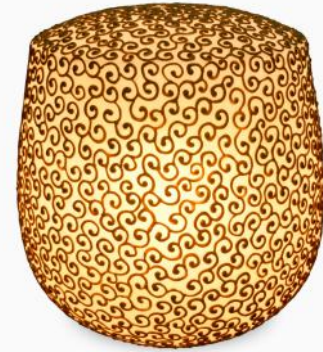

POLA STOOL LAMP

Fiberglass with pasta brown
Size : 43H x 41.5W x 41.5D