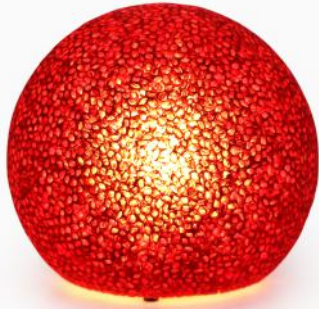

TABLE OF CONTENTS

1-14	TABLE LAMP
15-32	FLOOR LAMP
33-40	WALL LAMP
41/72	HANGING LAMP
73/85	STOOL & PLANTER LAMP
86/100	OUTDOOR LAMP

**TABLE LAMP
COLLECTIONS**

CURLY BALL TABLE LAMP RED

Fiberglass with Red Paper
Size : 28H x 32W x 32D

CURLY BALL TABLE LAMP Brown

Fiberglass with Brown Paper
Size : 28H x 32W x 32D

CURLY BALL TABLE LAMP Natural

Fiberglass with Magazine Paper
Size : 28H x 32W x 32D

FILLE CURLY TABLE LAMP NATURAL

Fiberglass with Magazine Paper