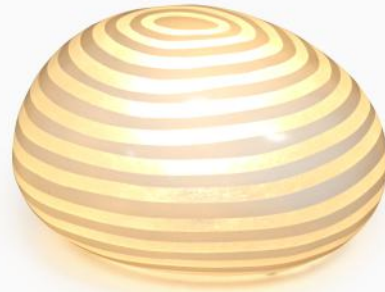

ZEBRA STONE FLOOR LAMP

Fiberglass with Airbrush
Large : 27H x 48W x 43D
Small : 22H x 30W x 25D