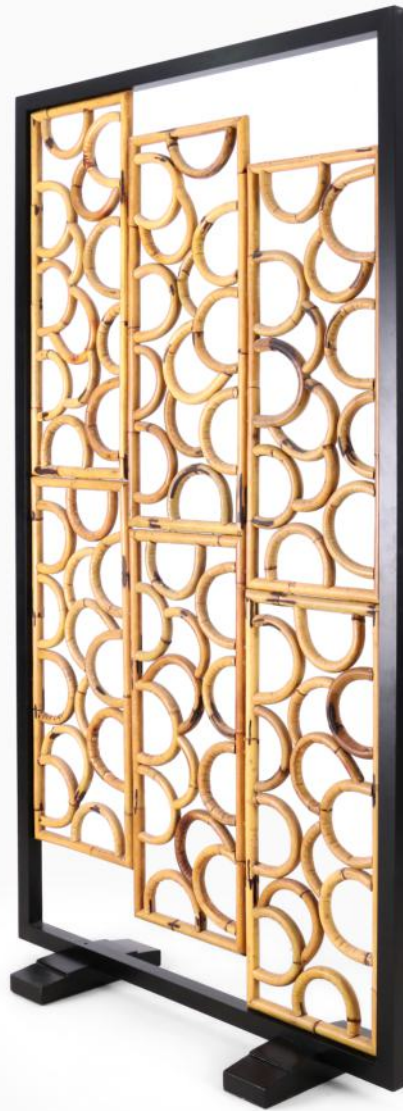

A background image showing a hand holding a rolled-up document, symbolizing modern technology and nature. The image is in black and white and has a soft, blurred effect.

**WHEN MODERN
COMBINED WITH
NATURE**

BELLE CAPIZ WALL DECORATION

Size : 125H x 50W x 5D

WALL DECOR WHK WITHOUT BASED

Size : 200H x 100W x 4D

WALL DECOR ABACA WITHOUT BASED

Size : 200H x 100W x 4D

WALL DECOR KAYU DOLKEN WITHOUT BASED

Size : 200H x 100W x 4D

Small : 15H x 44W x 44D

KAMELIA TRAY

Size : 6H x 40W x 46D

AZALEA TRAY

Size : 8H x 49W x 36D

PAROS DIVIDER

Size : 200H x 110W x 12D

PATNA DIVIDER

Size : 200H x 110W x 12D

THIRA DIVIDER

Size : 200H x 110W x 12D

LEAF DIVIDER

Size : 200H x 110W x 12D

MOMOJI DIVIDER

Size : 180H x 40W x 12D

PEACOCK DIVIDER