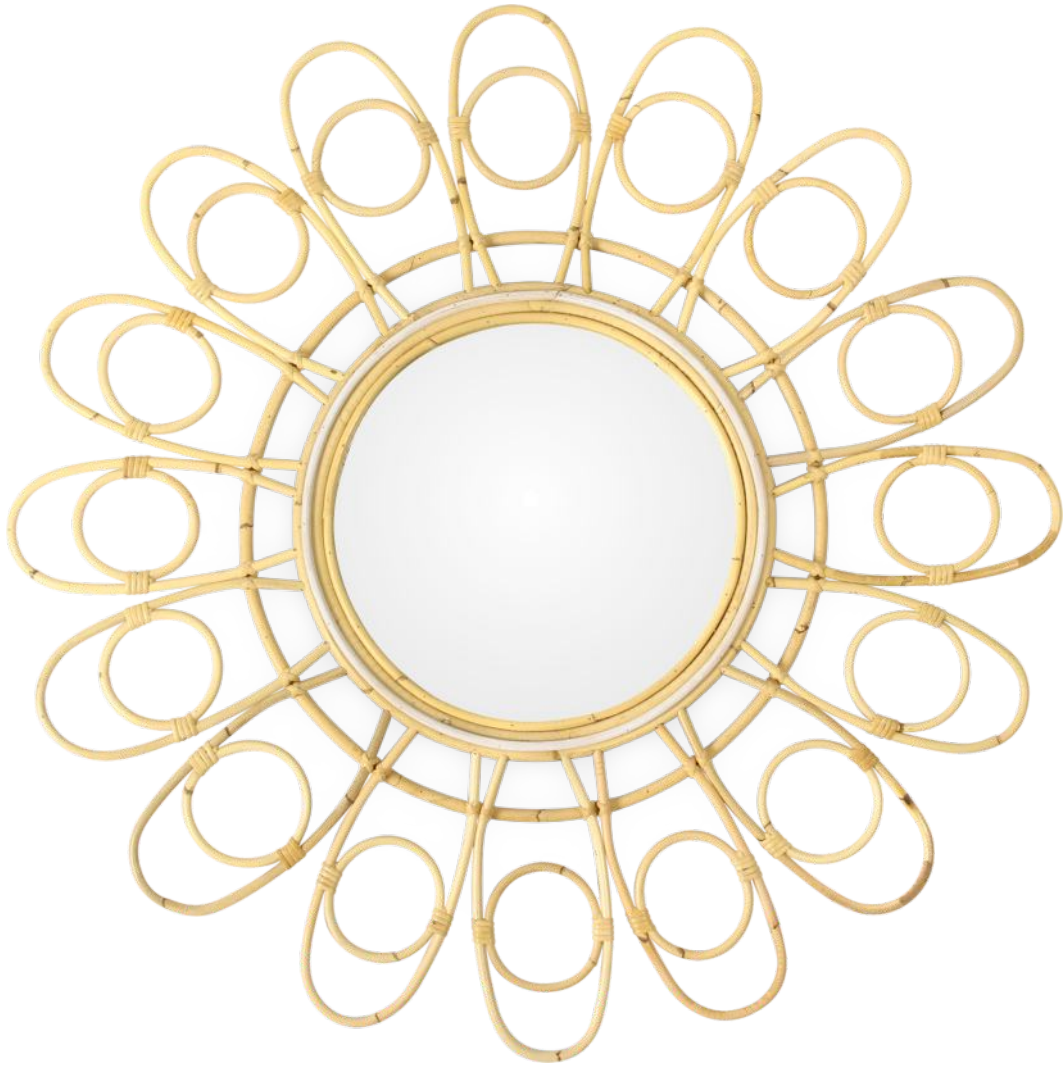

IRIS RATTAN MIRROR

Size : 90H x 90W x 3D