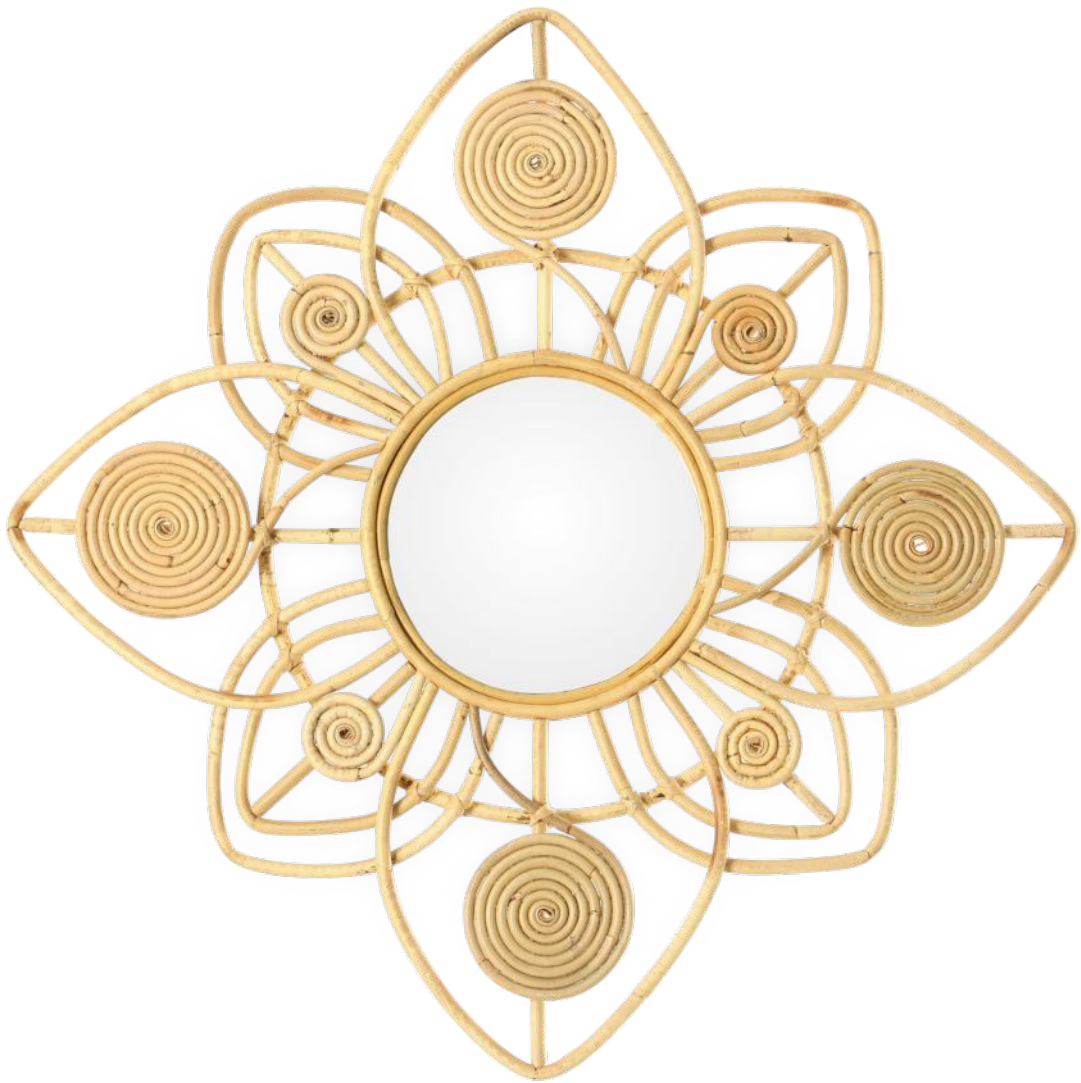

RUBIN RATTAN MIRROR

Size : 70H x 70W x 5D