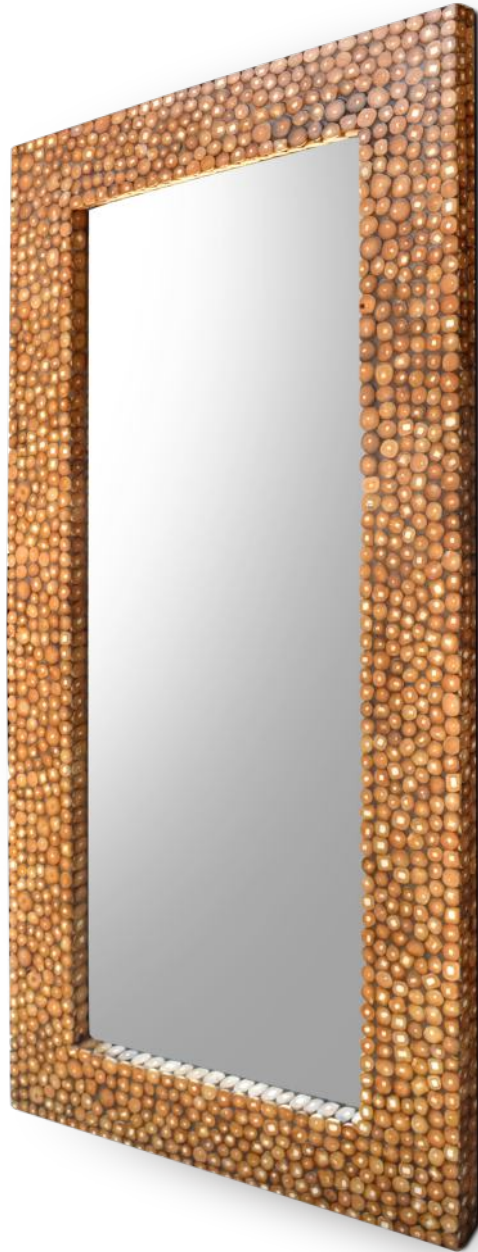

Size : 112H x 112W x 5D

RUBIN RATTAN MIRROR

Size : 70H x 70W x 5D

JUDE RATTAN MIRROR

Size : 70H x 70W x 5D

RUTI RATTAN MIRROR

Large : 74H x 74W x 10D

Small : 53H x 53W x 10D

JADE MIRROR

Size : 70H x 70W x 2.5D

MADELINE MIRROR

Size : 70H x 70W x 2.5D

JEANY MIRROR

Size : 70H x 70W x 2D

JEANY SQUARE MIRROR

Size : 100H x 50W x 2D

COCOSTICK MIRROR SMALL

Size : 100H x 100W x 5D

COCOSTICK MIRROR LARGE

Size : 190H x 90W x 5D

TEAK MIRROR SMALL

Size : 100H x 100W x 5D

TEAK MIRROR LARGE

Size : 190H x 90W x 5D

WANO RECT MIRROR

Size : 100H x 55W x 3D

NIAS TEAK MIRROR LARGE

Size : 102H x 102W x 5D

NIAS TEAK MIRROR MEDIUM

Size : 68H x 68W x 5D

VICTORIA MIRROR

Size : 122H x 70W x 2D