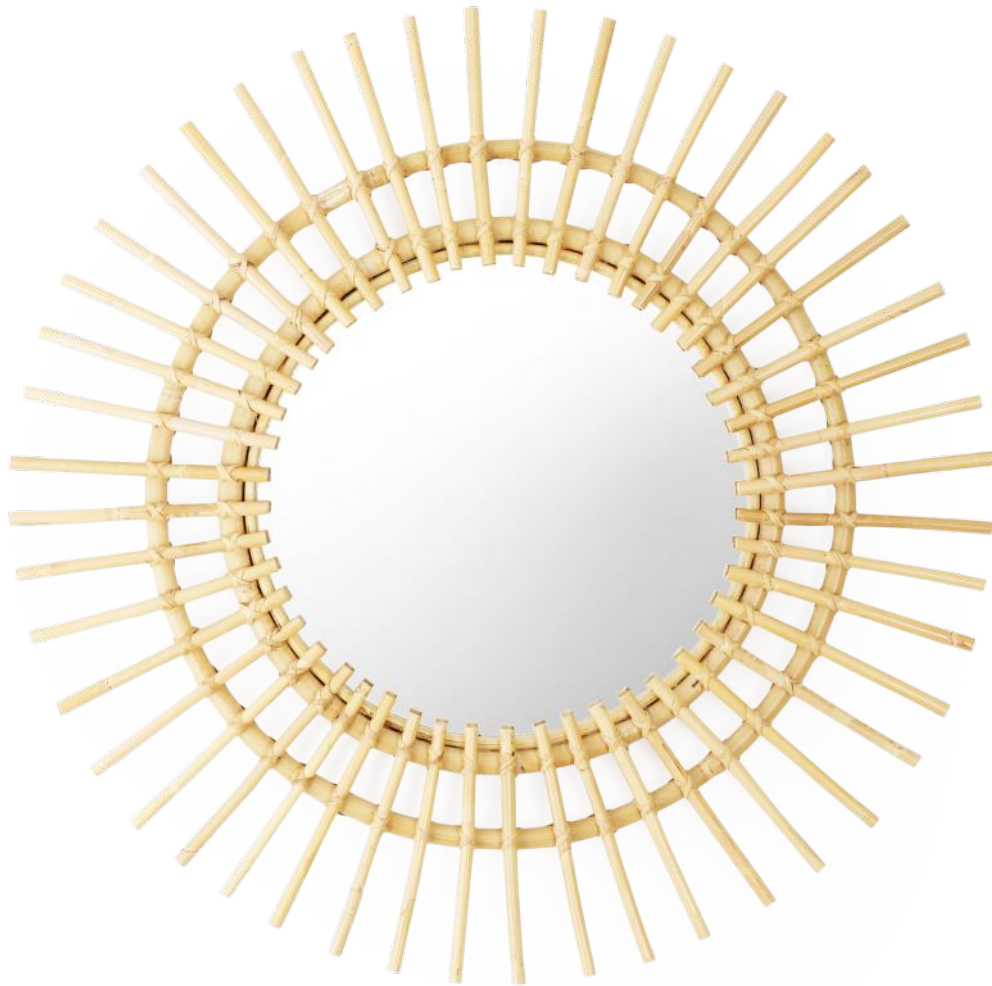

**WHEN MODERN
COMBINED WITH
NATURE**

SHEPIA RATTAN MIRROR

Size : 90.5H x 90.5W x 3D

HAZEL RATTAN MIRROR

Size : 90.5H x 90.5W x 3D

GEMMA RATTAN MIRROR

Size : 90H x 90W x 3D

DYLAN RATTAN MIRROR

Size : 70H x 70W x 5D

ASTA RATTAN MIRROR

Size : 70H x 70W x 5D

LOGAN RATTAN MIRROR

Size : 70H x 70W x 5D

FAYE RATTAN MIRROR

Size : 80H x 80W x 3D

AIKEN RATTAN MIRROR

Size : 70H x 70W x 5D

TOBY RATTAN MIRROR

Size : 70H x 70W x 5D

MORNA RATTAN MIRROR

Size : 76H x 76W x 5D

SHINE RATTAN MIRROR

Size : 95H x 95W x 5D

NASHA RATTAN MIRROR