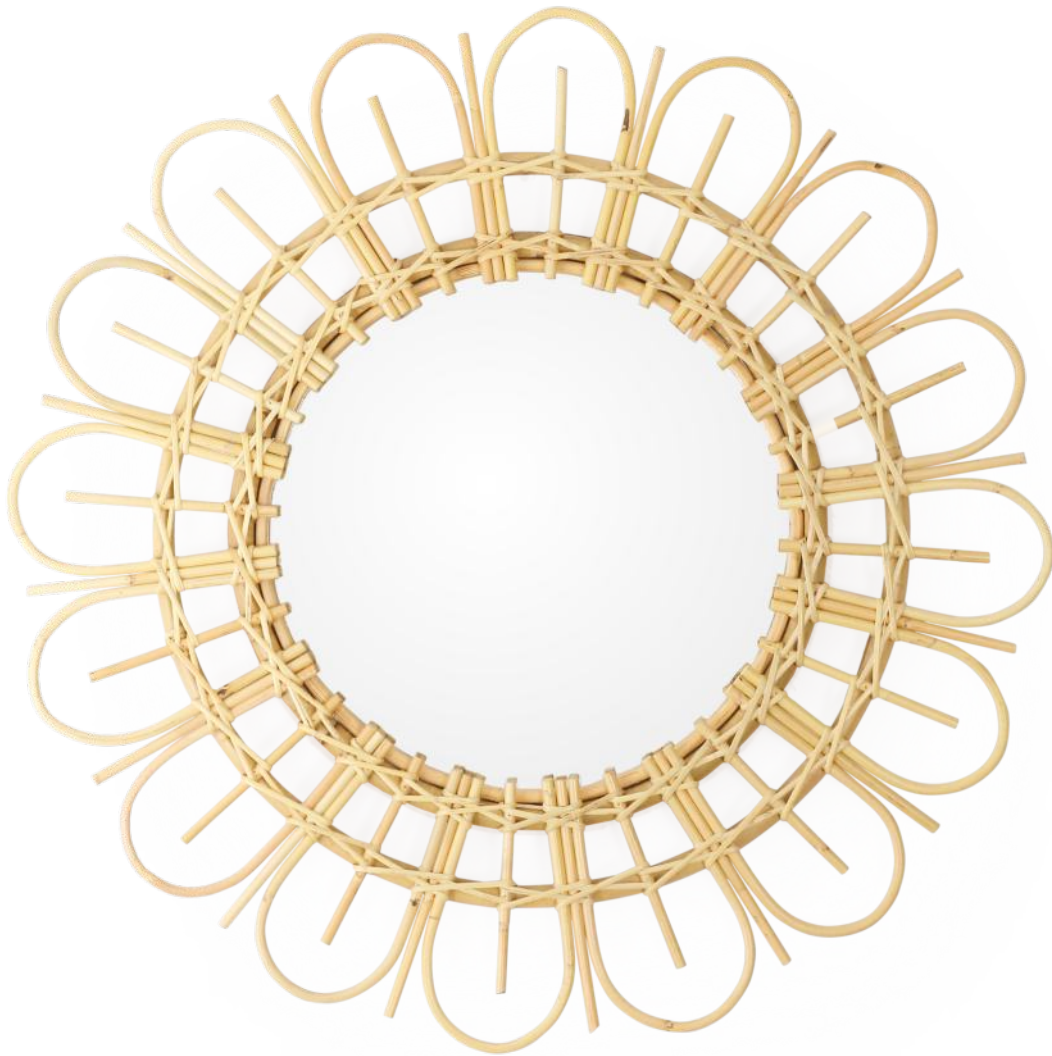

COLEEN RATTAN MIRROR

Size : 76H x 76W x 5D