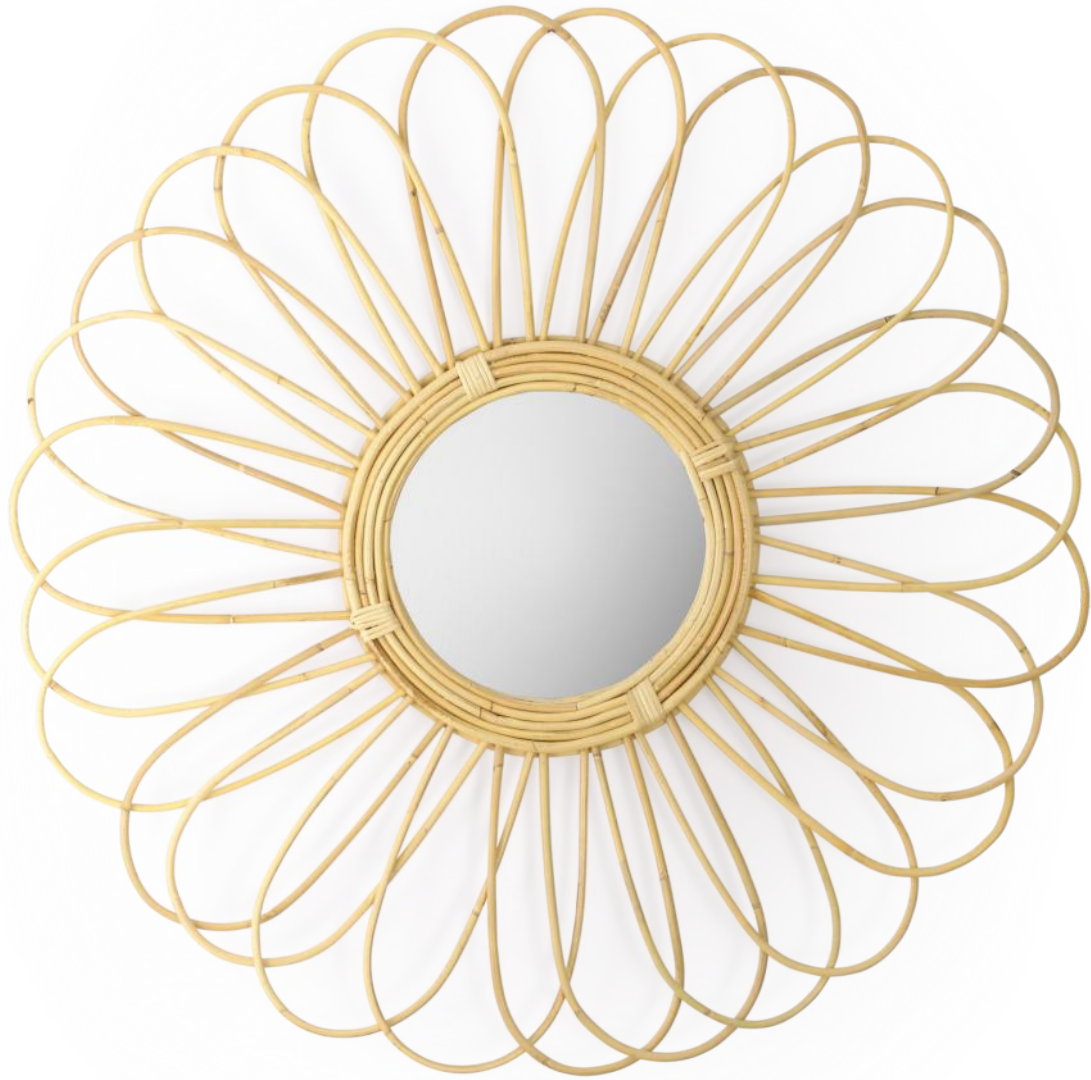

**WHEN MODERN
COMBINED WITH
NATURE**

SHEPIA RATTAN MIRROR

Size : 90.5H x 90.5W x 3D

HAZEL RATTAN MIRROR

Size : 90.5H x 90.5W x 3D

GEMMA RATTAN MIRROR

Size : 90H x 90W x 3D

DYLAN RATTAN MIRROR

Size : 70H x 70W x 5D

ASTA RATTAN MIRROR

Size : 70H x 70W x 5D

LOGAN RATTAN MIRROR

Size : 70H x 70W x 5D

FAYE RATTAN MIRROR

Size : 80H x 80W x 3D

AIKEN RATTAN MIRROR

Size : 70H x 70W x 5D

TOBY RATTAN MIRROR

Size : 70H x 70W x 5D

MORNA RATTAN MIRROR

Size : 76H x 76W x 5D

SHINE RATTAN MIRROR

Size : 95H x 95W x 5D

NASHA RATTAN MIRROR

Size : 55H x 55W x 3D

LILY RATTAN MIRROR

Size : 61H x 61W x 3.5D

ASILA RATTAN MIRROR

Size : 55H x 55W x 3D

SARAS RATTAN MIRROR

Size : 59H x 59W x 4D

RATU RATTAN MIRROR