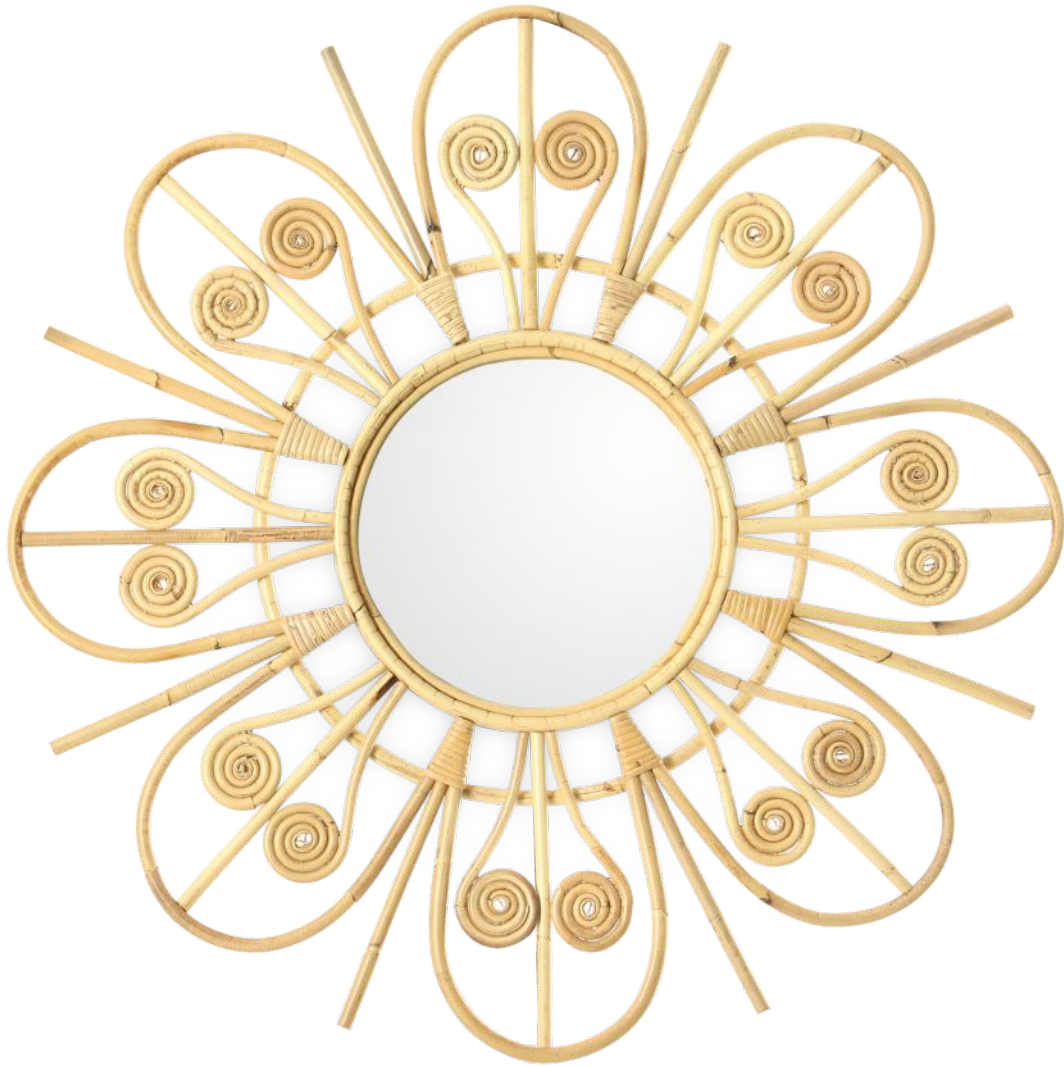

**WHEN MODERN
COMBINED WITH
NATURE**

SHEPIA RATTAN MIRROR

Size : 90.5H x 90.5W x 3D

HAZEL RATTAN MIRROR

Size : 90.5H x 90.5W x 3D

GEMMA RATTAN MIRROR

Size : 90H x 90W x 3D

DYLAN RATTAN MIRROR

Size : 70H x 70W x 5D

ASTA RATTAN MIRROR

Size : 70H x 70W x 5D

LOGAN RATTAN MIRROR

Size : 70H x 70W x 5D

FAYE RATTAN MIRROR

Size : 80H x 80W x 3D

AIKEN RATTAN MIRROR

BISHOP MIRROR

Size : 80H x 80W x 8D

RETRO MIRROR

Size : 82H x 82W x 2D

GLORIA MIRROR

Size : 86H x 86W x 2D

HOKA MIRROR

Size : 97H x 97W x 2D