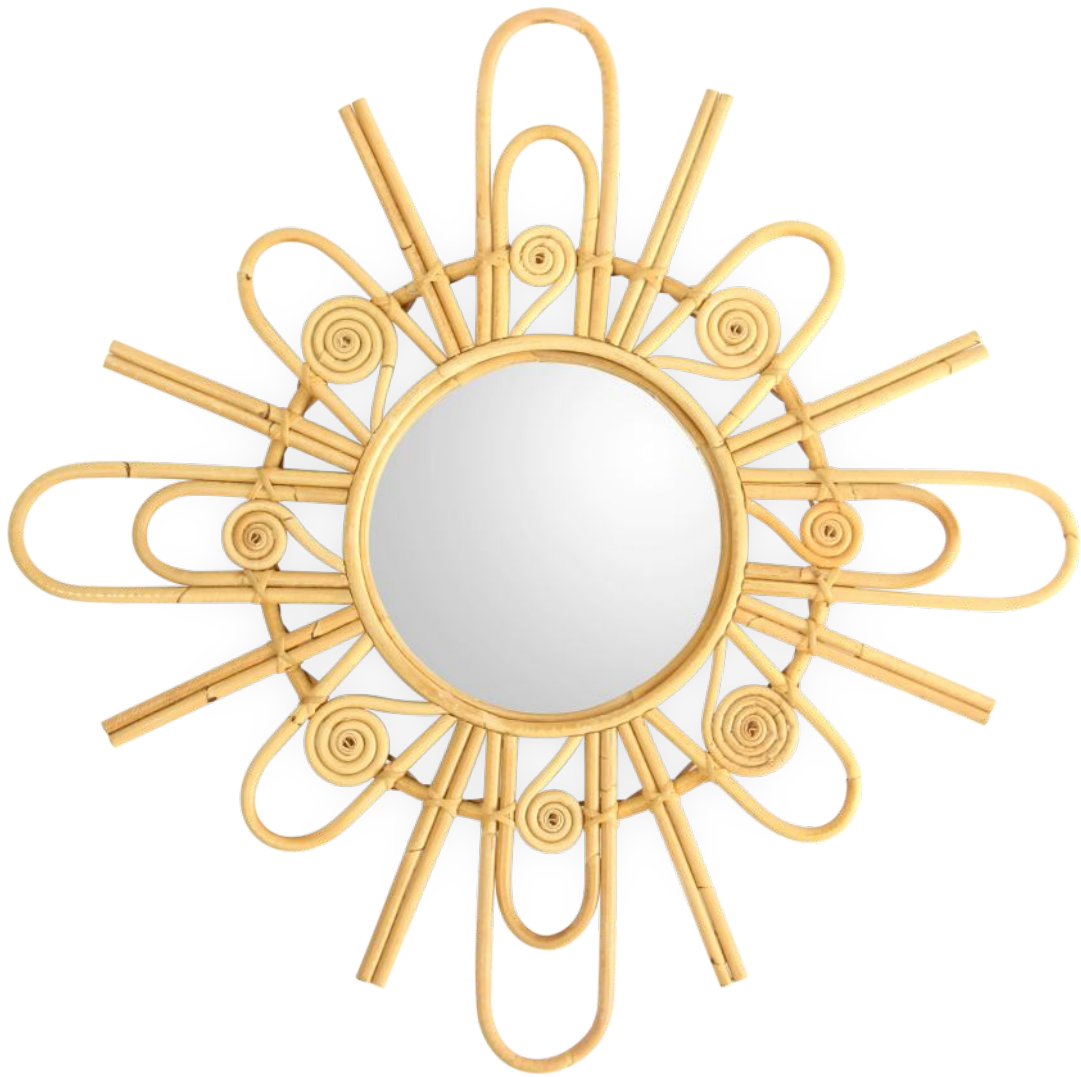

JUDE RATTAN MIRROR

Size : 70H x 70W x 5D