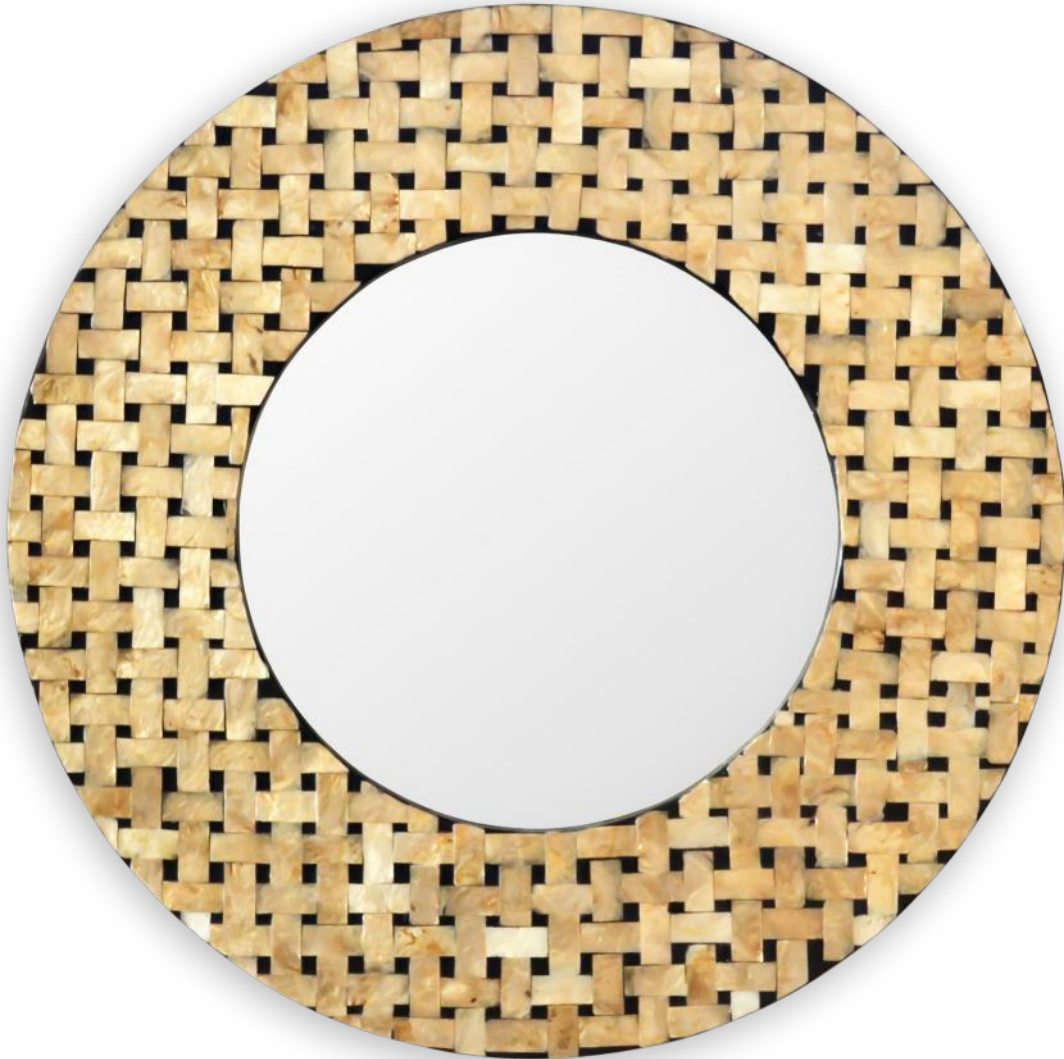

BISHOP MIRROR

Size : 80H x 80W x 8D

RETRO MIRROR

Size : 82H x 82W x 2D

GLORIA MIRROR

Size : 86H x 86W x 2D

HOKA MIRROR

Size : 97H x 97W x 2D

JADE MIRROR

Size : 70H x 70W x 2.5D

MADELINE MIRROR

Size : 70H x 70W x 2.5D

JEANY MIRROR

Size : 70H x 70W x 2D

JEANY SQUARE MIRROR

Size : 100H x 50W x 2D