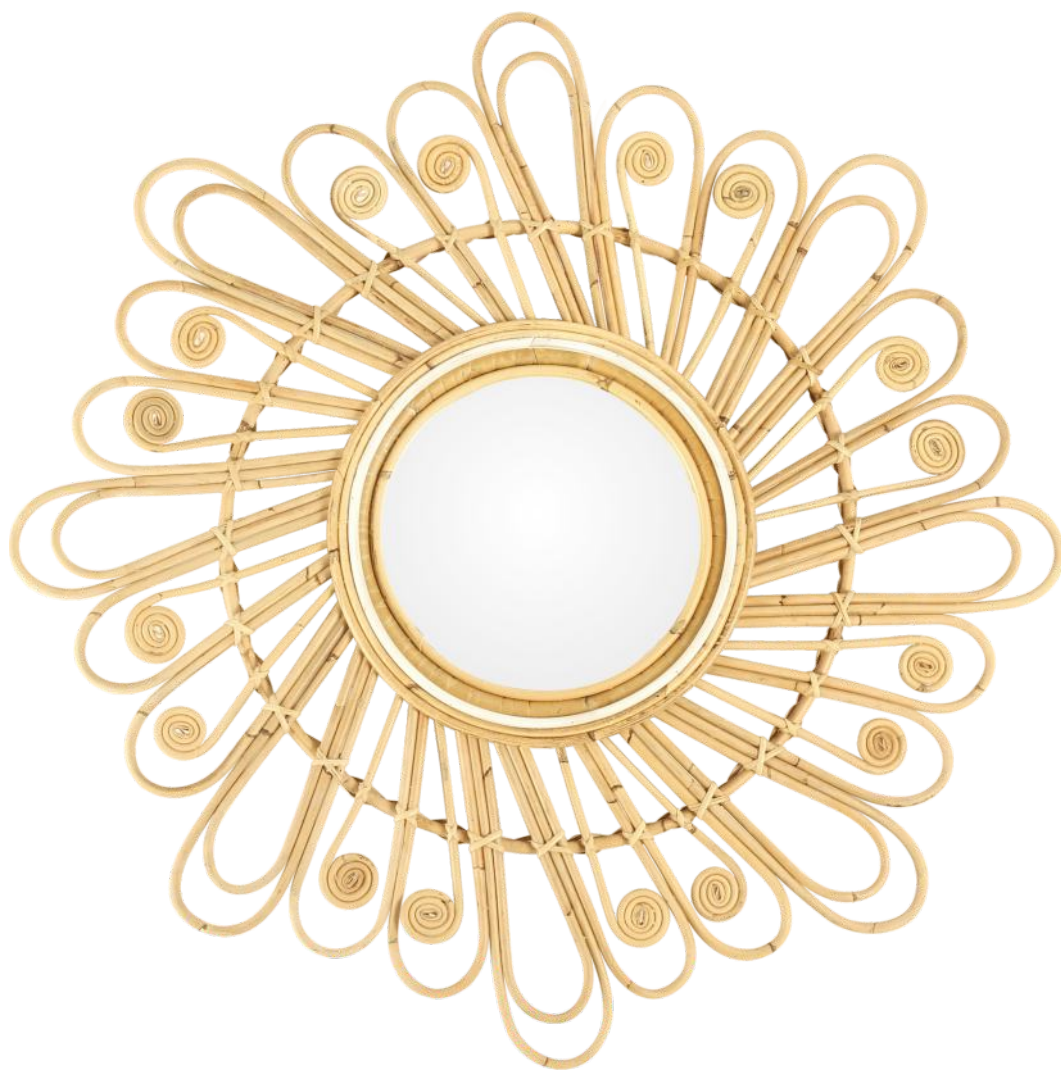

**WHEN MODERN
COMBINED WITH
NATURE**

SHEPIA RATTAN MIRROR

Size : 90.5H x 90.5W x 3D

HAZEL RATTAN MIRROR

Size : 90.5H x 90.5W x 3D

GEMMA RATTAN MIRROR

Size : 90H x 90W x 3D

DYLAN RATTAN MIRROR

Size : 70H x 70W x 5D

ASTA RATTAN MIRROR

Size : 70H x 70W x 5D

LOGAN RATTAN MIRROR

Size : 70H x 70W x 5D

FAYE RATTAN MIRROR

Size : 80H x 80W x 3D

AIKEN RATTAN MIRROR

Size : 70H x 70W x 5D

TOBY RATTAN MIRROR

Size : 70H x 70W x 5D

MORNA RATTAN MIRROR

Size : 76H x 76W x 5D

SHINE RATTAN MIRROR

Size : 95H x 95W x 5D

NASHA RATTAN MIRROR