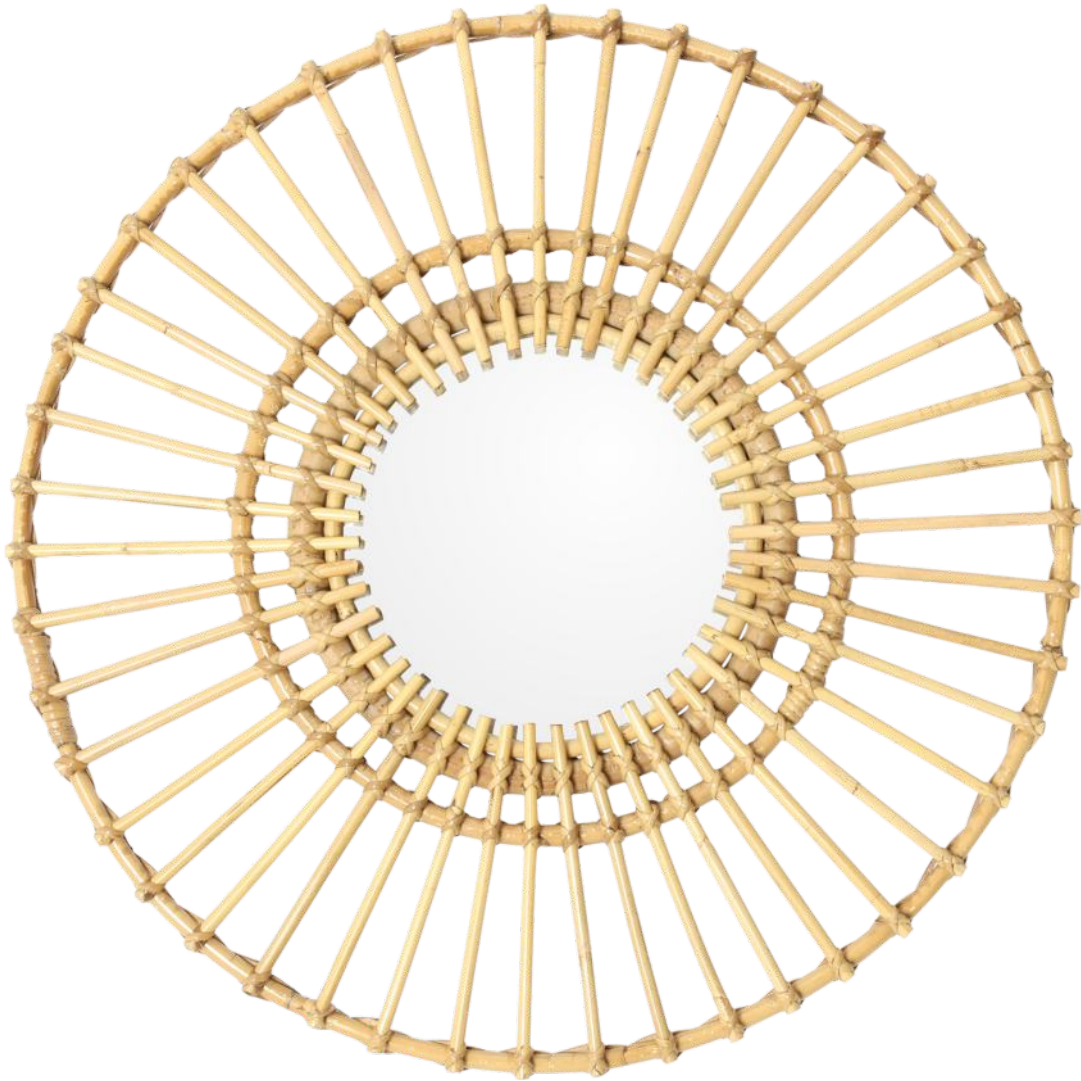

**WHEN MODERN
COMBINED WITH
NATURE**

SHEPIA RATTAN MIRROR

Size : 90.5H x 90.5W x 3D

HAZEL RATTAN MIRROR

Size : 90.5H x 90.5W x 3D

GEMMA RATTAN MIRROR

Size : 90H x 90W x 3D

DYLAN RATTAN MIRROR

Size : 70H x 70W x 5D

ASTA RATTAN MIRROR

Size : 70H x 70W x 5D

LOGAN RATTAN MIRROR

Size : 70H x 70W x 5D

FAYE RATTAN MIRROR

Size : 80H x 80W x 3D

AIKEN RATTAN MIRROR

Size : 70H x 70W x 5D

TOBY RATTAN MIRROR

Size : 70H x 70W x 5D

MORNA RATTAN MIRROR

Size : 76H x 76W x 5D

SHINE RATTAN MIRROR

Size : 95H x 95W x 5D

NASHA RATTAN MIRROR

Size : 55H x 55W x 3D

LILY RATTAN MIRROR

Size : 61H x 61W x 3.5D

ASILA RATTAN MIRROR

Size : 55H x 55W x 3D

SARAS RATTAN MIRROR

Size : 59H x 59W x 4D

RATU RATTAN MIRROR