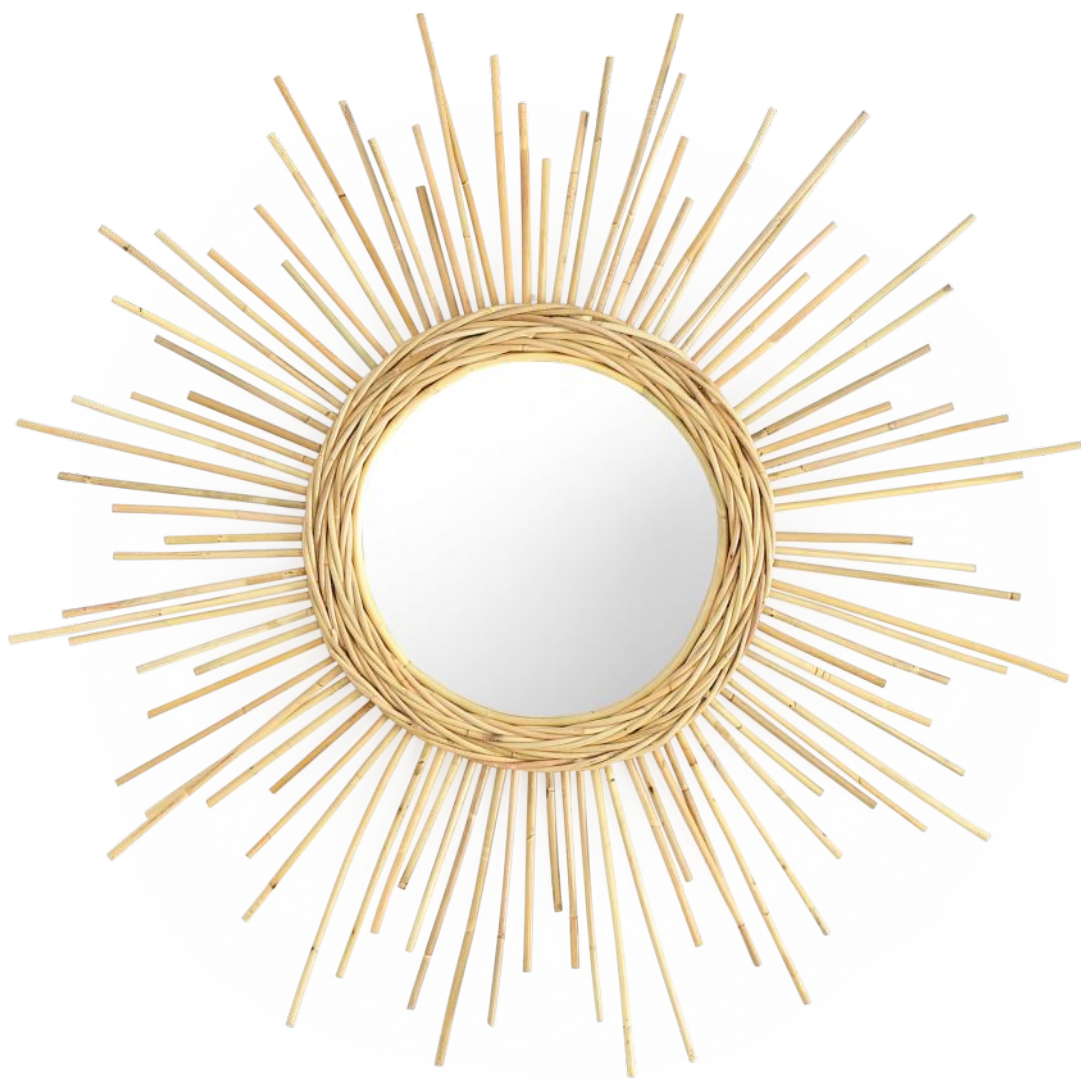

**WHEN MODERN
COMBINED WITH
NATURE**

SHEPIA RATTAN MIRROR

Size : 90.5H x 90.5W x 3D

HAZEL RATTAN MIRROR

Size : 90.5H x 90.5W x 3D

GEMMA RATTAN MIRROR

Size : 90H x 90W x 3D

DYLAN RATTAN MIRROR

Size : 70H x 70W x 5D

TOBY RATTAN MIRROR

Size : 70H x 70W x 5D

MORNA RATTAN MIRROR

Size : 76H x 76W x 5D

SHINE RATTAN MIRROR

Size : 95H x 95W x 5D

NASHA RATTAN MIRROR