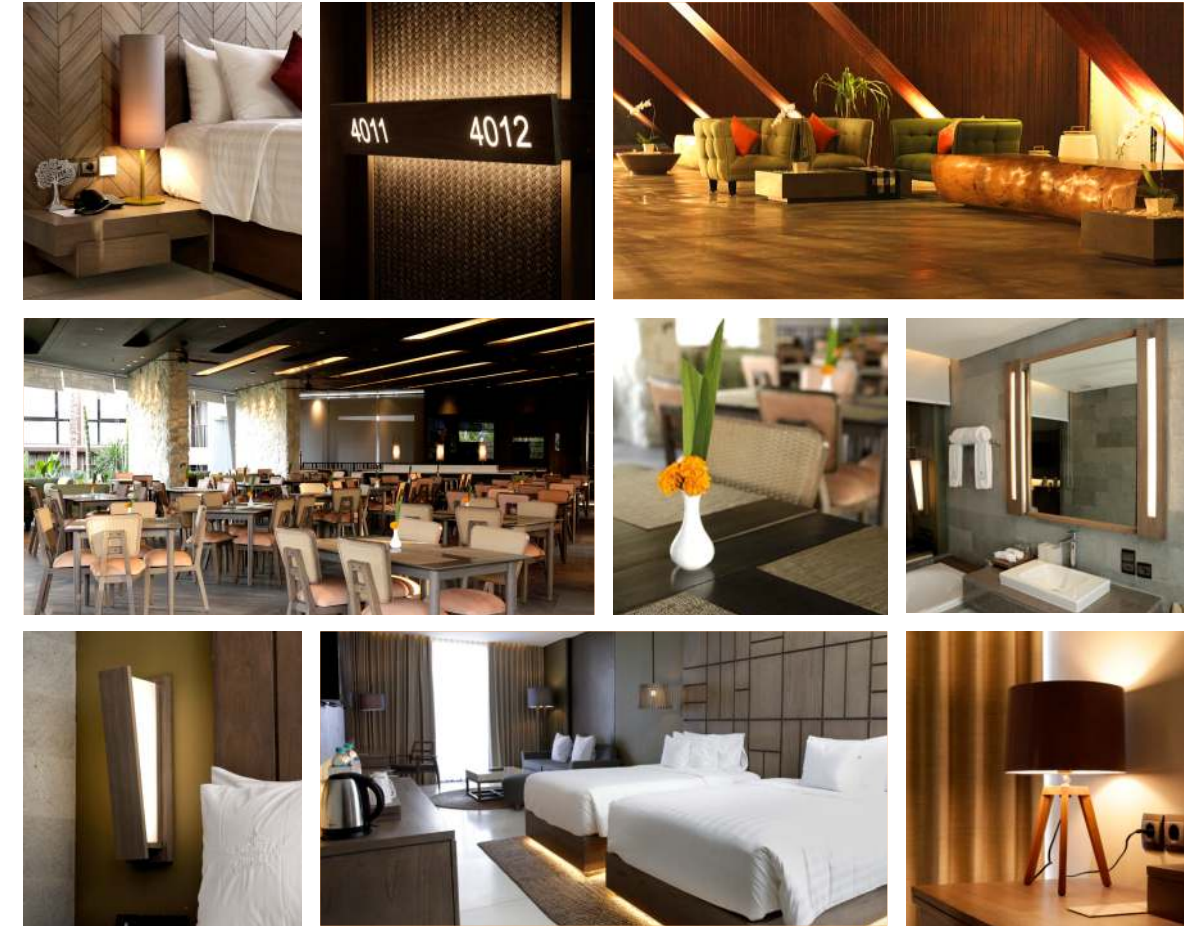

## PROJECT FLOW

INDONESIA PROJECT  
BY WISANKA

THE ALANA HOTEL - SOLO

MIDTOWN HOTEL - SAMARINDA

**GAIA COSMO HOTEL - YOGYAKARTA**

**UBUD WANA VILLA - BALI**

**NDC RESORT & SPA - MANADO**

**TAMANSARI AMARTA - YOGYAKARTA**