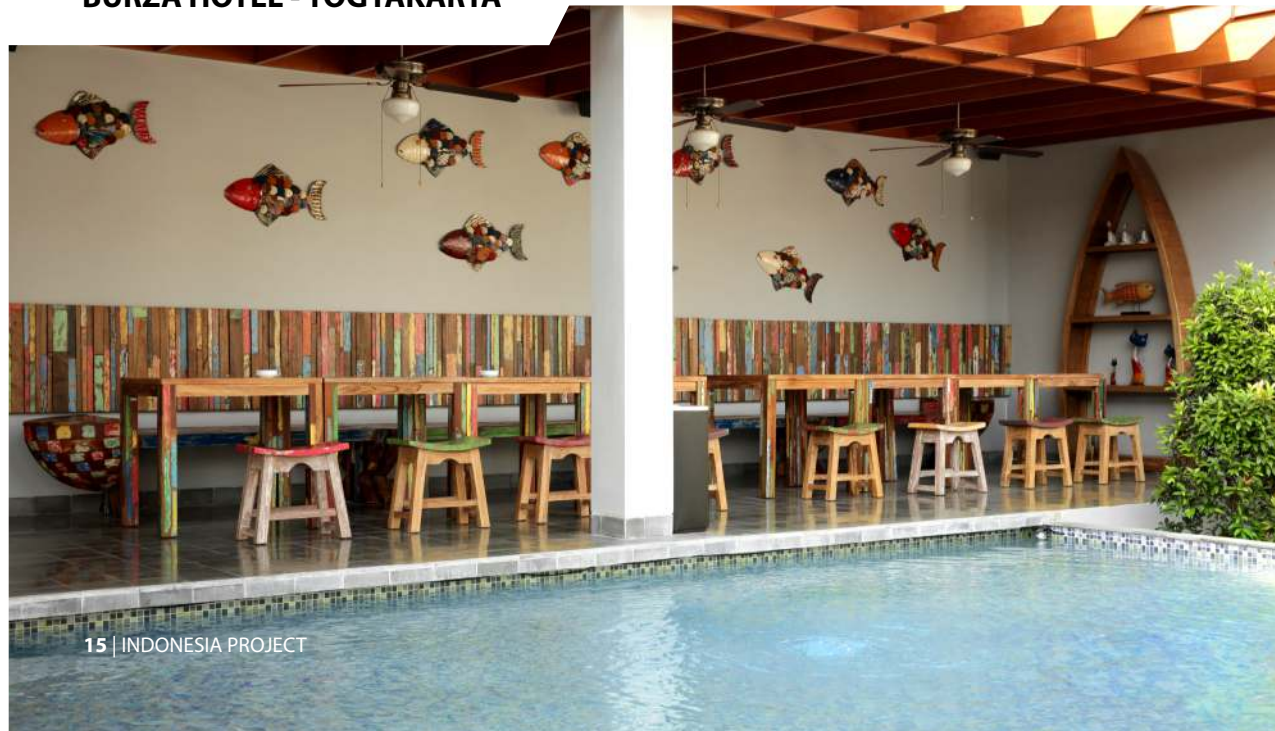

BURZA HOTEL - YOGYAKARTA