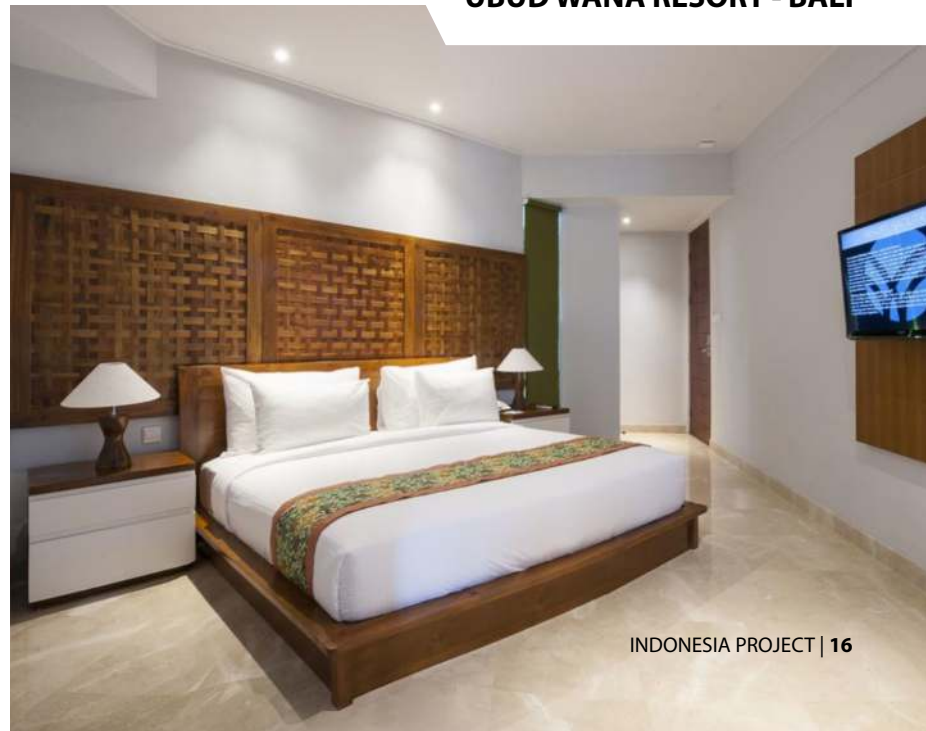

UBUD WANA RESORT - BALI