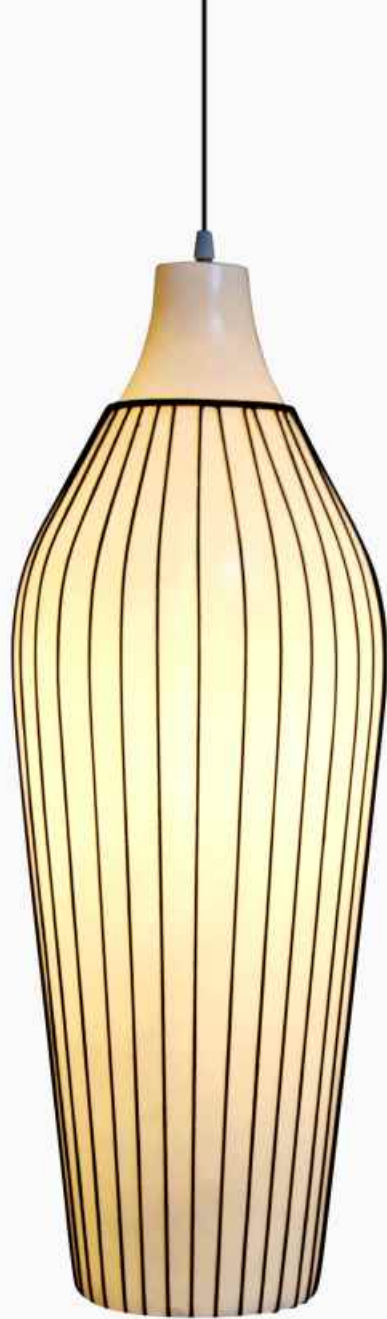

LUNA HANGING LAMP

Size : 70H x 25W x 25D