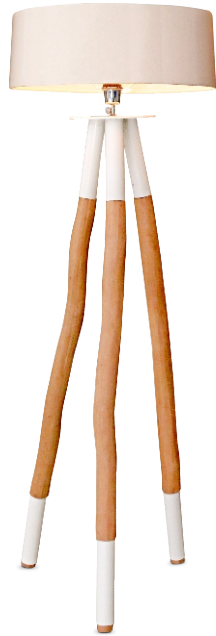

FLOOR LAMP COLLECTIONS

**ARNAUD FLOOR LAMP**

MOQ : 20 pcs

Material : Iron with teak + pitrit  
Dimension : H160 x W40 x D40  
Customization : Yes

**KASYA FLOOR LAMP**

MOQ : 20 pcs

Material : Iron with wooden + rattan  
Dimension : H153 x W56 x D56  
Customization : Yes