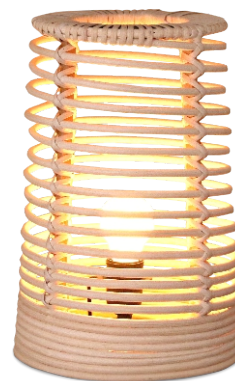

RIVA TABLE LAMP

MOQ : 20 pcs

Material : Natural rattan core
Dimension : H35.5 x W23.5 x D23.5
Customization : Yes